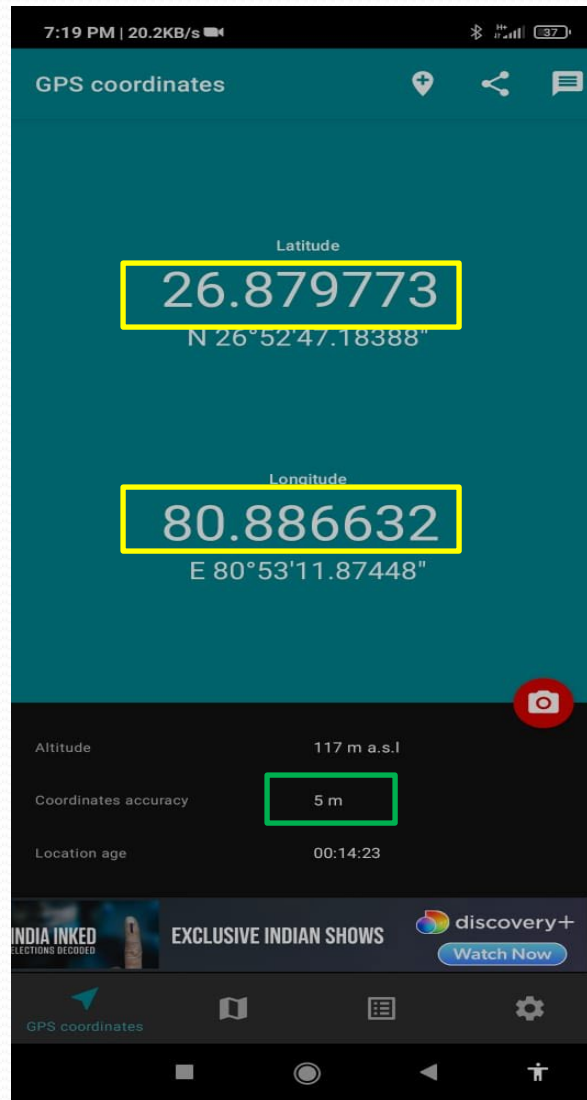

Click to Install

How to install GPS Coordinates

Installation process start →

How to open my GPS Coordinates

Click to open

How to open my GPS Coordinates

Click on allow

How to open my GPS Coordinates app

Click to Allow

How to read GPS Coordinates in app

1

Check for accuracy below 10 meter before reading Latitude and longitude.

2

Write this Latitude and longitude in Google Form

How to open camera in GPS Coordinates app

Check accuracy
Below 10mt

Click on camera

How to take picture/screen short in GPS Coordinates app

Record the Latitude and Longitude along with photo of Main entrance of your college and send Photo in Google form