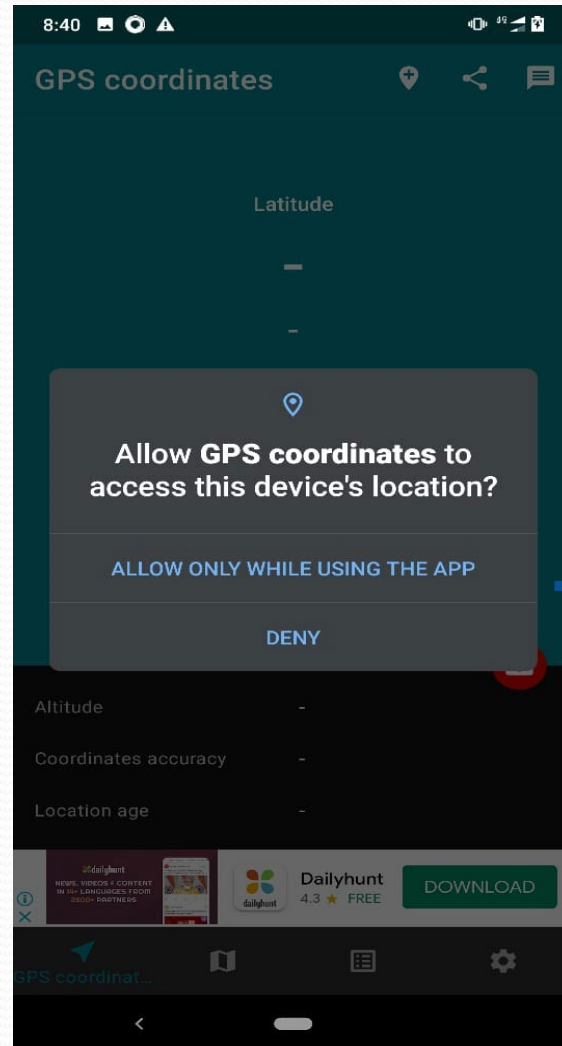

Click to Install

How to install GPS Coordinates

Installation process start →

How to open my GPS Coordinates

Click to open

How to open my GPS Coordinates

Click on allow

How to open my GPS Coordinates app

Click to Allow

How to read GPS Coordinates in app

1

Check for accuracy below 10 meter before reading Latitude and longitude.

2

Write this Latitude and longitude in Google Form

How to open camera in GPS Coordinates app

Check accuracy
Below 10mt

Click on camera

How to take picture/screen short in GPS Coordinates app

Record the Latitude and Longitude along with photo of Main entrance of your college and send Photo in Google form