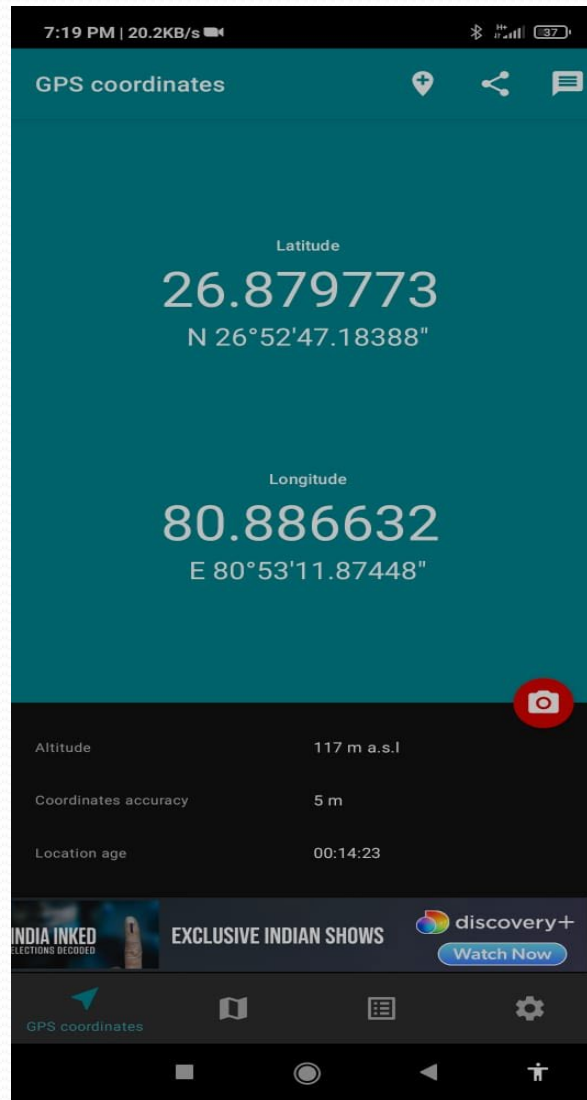

Click to Allow

How to read GPS Coordinates in app

1

Check for accuracy below 10 meter before reading Latitude and longitude.

2

Write this Latitude and longitude in Google Form

How to open camera in GPS Coordinates app

Check accuracy
Below 10mt

Click on camera

How to take picture/screen short in GPS Coordinates app

Record the Latitude and Longitude along with photo of Main entrance of your college and send Photo in Google form