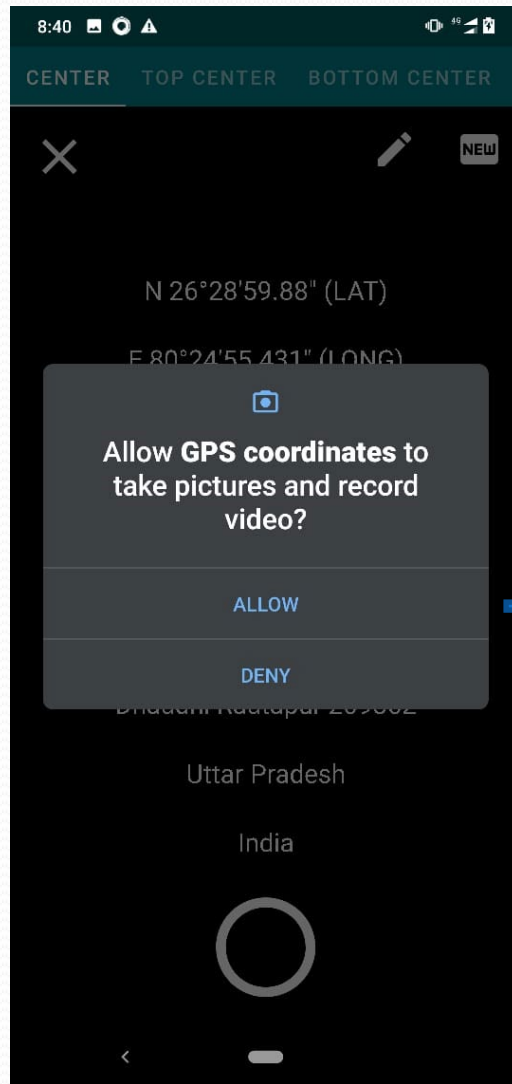

Click to Install

How to install GPS Coordinates

Installation process start →

How to open my GPS Coordinates

Click to open

How to open my GPS Coordinates

Click on allow

How to open my GPS Coordinates app

Click to Allow

How to read GPS Coordinates in app

1

Check for accuracy below 10 meter before reading Latitude and longitude.

2

Write this Latitude and longitude in Google Form

How to open camera in GPS Coordinates app

Check accuracy
Below 10mt

Click on camera

How to take picture/screen short in GPS Coordinates app

Record the Latitude and Longitude along with photo of Main entrance of your college and send Photo in Google form