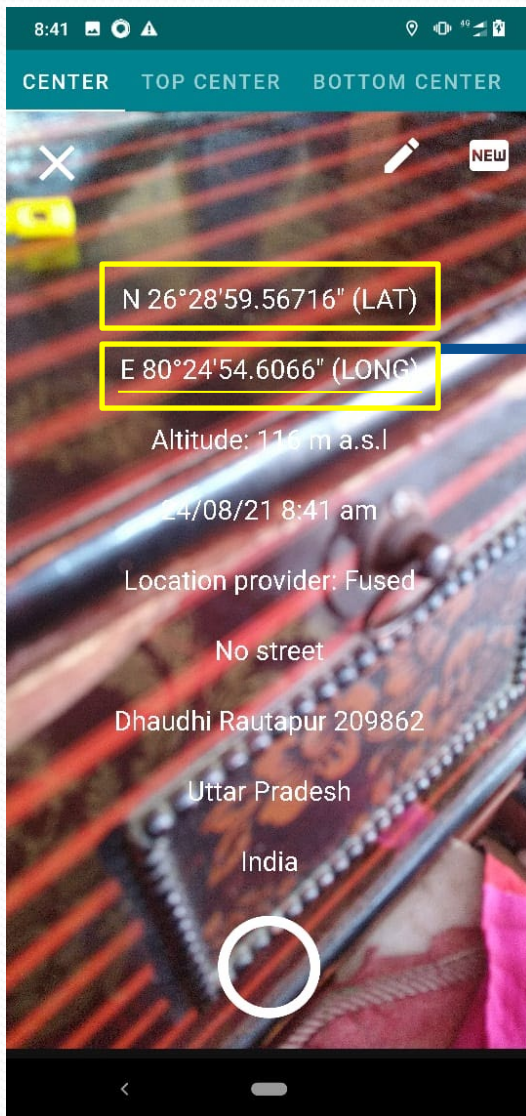

Click to Allow

How to read GPS Coordinates in app

1

Check for accuracy below 10 meter before reading Latitude and longitude.

2

Write this Latitude and longitude in Google Form

How to open camera in GPS Coordinates app

Check accuracy
Below 10mt

Click on camera

How to take picture/screen short in GPS Coordinates app

Record the Latitude and Longitude along with photo of Main entrance of your college and send Photo in Google form